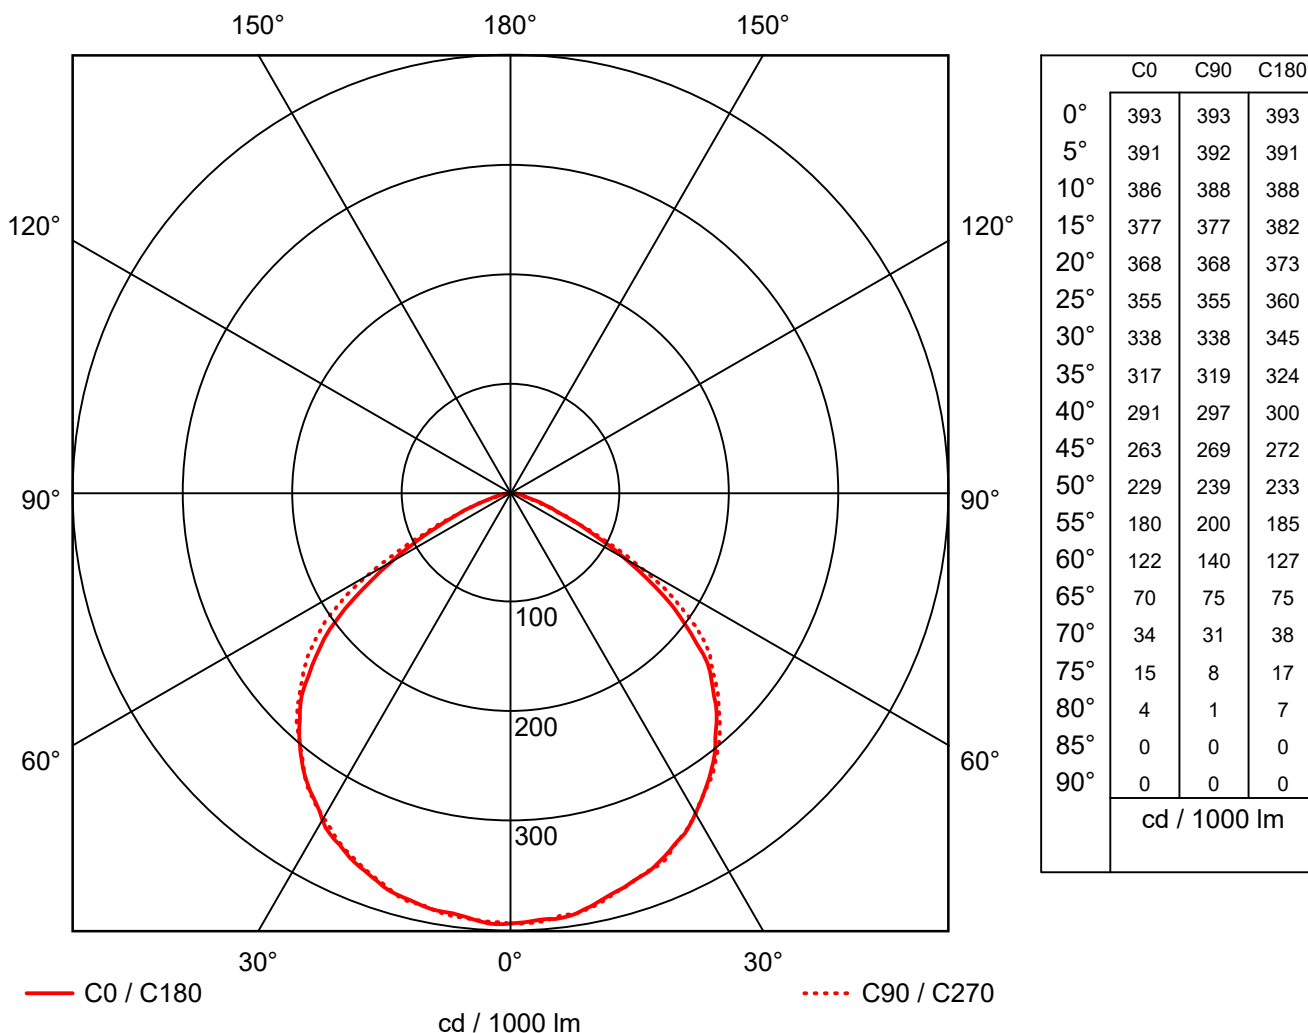

#### Luminaire data

Absolute Photometry  
Luminaire efficacy : 86 lm/W  
Classification : A50 ↓100.0% ↑0.0%  
CIE Flux Codes : 54 89 100 100 100  
UGR 4H 8H : 28.4 / 29.0  
Control gear : Electronic ballast  
Power : 20 W  
Luminous flux : 1720 lm

#### Equipped with

Quantity : 1  
Designation : LED single 830  
Colour : 830/3000K  
Socket : --  
Colour reproduction : 1B/80...89

Dimensions : 138 mm x 100 mm x 30 mm

Object :  
 Installation :  
 Project number :  
 Date :

**1.1 ANSELL, FLOODLIGHTING - Eden LED FI... (AEDELED20/WW)**

**1.1.2 LDC**

Manufacturer : ANSELL  
 Order number : AEDELED20/WW  
 Luminaire name : FLOODLIGHTING - Eden LED Floodlight  
 Equipment : 1 x LED single 830 20 W / 1720 lm  
 Dimensions : L 138 mm x W 100 mm x H 30 mm  
 File name : rlx\_20200114144813.Idt  
 Luminaire efficacy : 86 lm/W(A50)  
 Light distribution :  
 Beam Angle : 53.2° C0  
 55.2° C90  
 53.9° C180  
 56.1° C270