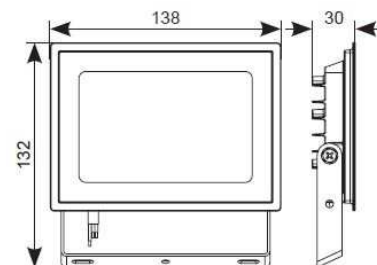

#### Equipped with

Quantity : 1  
Designation : LED single 830  
Colour : 830/3000K  
Socket : --  
Colour reproduction : 1B/80...89

Dimensions : 138 mm x 100 mm x 30 mm

Object :  
 Installation :  
 Project number :  
 Date :

**1.1 ANSELL, FLOODLIGHTING - Eden LED FI... (AEDELED20/WW)**

**1.1.2 LDC**

Manufacturer : ANSELL  
 Order number : AEDELED20/WW  
 Luminaire name : FLOODLIGHTING - Eden LED Floodlight  
 Equipment : 1 x LED single 830 20 W / 1720 lm  
 Dimensions : L 138 mm x W 100 mm x H 30 mm  
 File name : rlx\_20200114144813.Idt  
 Luminaire efficacy : 86 lm/W(A50)  
 Light distribution :  
 Beam Angle : 53.2° C0  
 55.2° C90  
 53.9° C180  
 56.1° C270